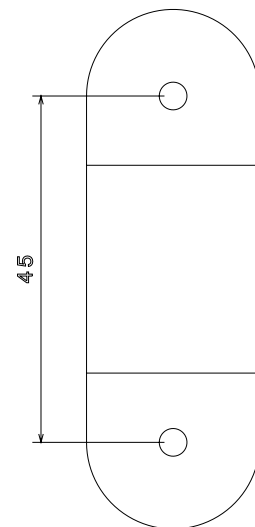

**PRODUCT CODE: PPS20W**  
PVC PLAIN SADDLE

**DESCRIPTION**

20mm PVC Plain Saddle

**FINISH**

White

**MATERIAL**

PVC

**PACKAGING**

Packed in qty 100

**ADDITIONAL NOTES**

Manufactured to BS4607 part 1

Isometric view

Top view

Side view

Front view